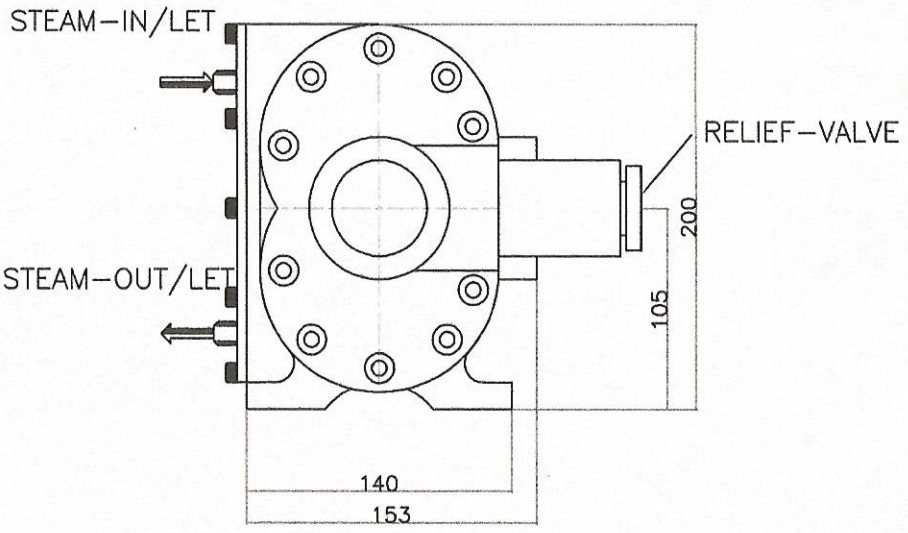

for reference only

screw-pump

STEPHENSON & CO  
DIAMOND IND ESTATE  
GHAR  
AI (E)THANA MUMBAI

STEAM-IN/LET-3/8 BSP  
STEAM-OUT/LET-3/8 BSP

MER  
R NO.  
TYPE  
ITY  
)  
ITY  
SURE  
)  
SITY  
MOTOR  
LING  
ION