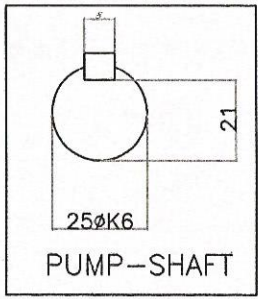

for reference only

screw-pump

STEPHENSON & CO  
DIAMOND IND ESTATE  
GHAR  
AI (E)THANA MUMBAI

STEAM-IN/LET-3/8 BSP  
STEAM-OUT/LET-3/8 BSP

MER  
R NO.  
TYPE  
ITY  
)  
ITY  
SURE  
)  
SITY  
MOTOR  
LING  
ION