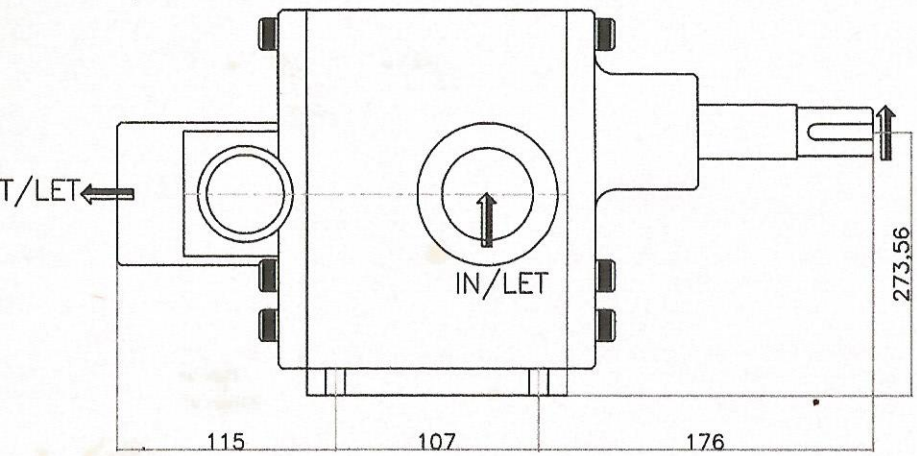

for reference only

screw-pump

STEPHENSON & CO  
DIAMOND IND ESTATE  
GHAR  
AI (E)THANA MUMBAI

STEAM-IN/LET-3/8 BSP  
STEAM-OUT/LET-3/8 BSP

MER  
R NO.  
TYPE  
ITY  
)  
ITY  
SURE  
)  
SITY  
MOTOR  
LING  
ION